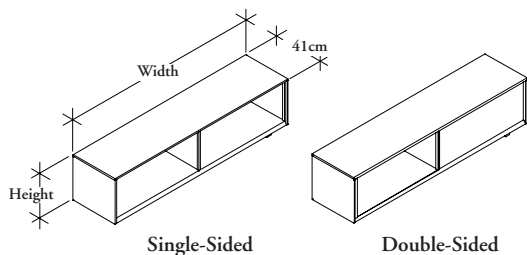

M W W G M Open Overhead

The Open Overhead mounts to the center Accessory Beam in a double-sided bench application providing open overhead storage.

WHAT'S INCLUDED

1 storage cabinet (single- or double-sided).

NOTES

Please note that Spine Mounted Stanchions (MWWGT) must be specified separately.

If cabinet longer than 180cm is desired, two cabinets may be specified side-by-side (eg for 200cm (2 x 100cm), 240cm (2 x 120cm)).

If Double-Sided (D) is selected, orientation Left (L) or Right (R) must be chosen. Handedness is determined by the open location from the user's perspective.

PRODUCT OPTIONS

Style	Height	Width	Handedness	Back Style	Case Finish	Interior Liner Finish	Fabric Back Finish
S Single-Sided	23 23cm	10 100cm	L Left (Shown)	M Metal	Foundation	Foundation	NONE No Fabric Backstyle
D Double-Sided	38 38cm	12 120cm	R Right	W Whiteboard	Mica	Mica	Panel Fabric
		14 140cm	N Not Applicable	T Tackable Fabric	Accent	Accent	
		16 160cm			European Accent (Zone 2)	European Accent (Zone 2)	
		18 180cm					

SAMPLE ORDER CODE

MWWGMD	23	16	L	M	74	N	NONE
---------------	-----------	-----------	----------	----------	-----------	----------	-------------

DIMENSIONS CODE / CM

H	W
23 / 23	10 / 100
23 / 23	12 / 120
23 / 23	14 / 140
23 / 23	16 / 160
23 / 23	18 / 180
38 / 38	10 / 100
38 / 38	12 / 120
38 / 38	14 / 140
38 / 38	16 / 160
38 / 38	12 / 180
23 / 23	10 / 100
23 / 23	12 / 120
23 / 23	14 / 140
23 / 23	16 / 160
23 / 23	18 / 180
38 / 38	10 / 100
38 / 38	12 / 120
38 / 38	14 / 140
38 / 38	16 / 160
38 / 38	18 / 180