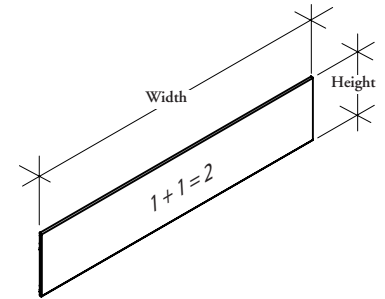

The Spine Whiteboard Fascia mounts to the Functional Spine Screen Frame to provide a writable and magnetic surface.

WHAT'S INCLUDED

1 whiteboard fascia and attachment clips.

NOTES

Must be mounted onto a Functional Spine Screen Frame (MWWCFM), **cannot** be used on their own.

Two equal-sized fascias must be specified for Functional Spine Screen Frames wider than 180cm (eg. 80cm x 2 for 160cm frame. Not 60cm x 100cm).

M W W C S W Spine Whiteboard Fascia

PRODUCT OPTIONS

Height	Width	
11 (for 110cm datum)	07 70cm	12 120cm
13 (for 130cm datum)	08 80cm	14 140cm
	09 90cm	16 160cm
	10 100cm	18 180cm

SAMPLE ORDER CODE

MWWCSW 13	16
-----------	----

DIMENSIONS CODE / CM

H	W
11 / 110	07 / 70
11 / 110	08 / 80
11 / 110	09 / 90
11 / 110	10 / 100
11 / 110	12 / 120
11 / 110	14 / 140
11 / 110	16 / 160
11 / 110	18 / 180
13 / 130	06 / 60
13 / 130	08 / 80
13 / 130	09 / 90
13 / 130	10 / 100
13 / 130	12 / 120
13 / 130	14 / 140
13 / 130	16 / 160
13 / 130	18 / 180