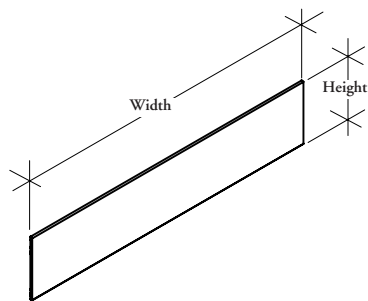

M W W C S M Spine Metal Fascia

The Spine Metal Fascia mounts to the Functional Spine Screen Frame to provide an economical magnetic surface.

WHAT'S INCLUDED

1 metal fascia and attachment clips.

NOTES

Must be mounted onto a Functional Spine Screen Frame (MWWCFM), **cannot** be used on their own.

Two equal-sized fascias must be specified for Functional Spine Screen Frames wider than 180cm (eg. 80cm x 2 for 160cm frame. Not 60cm x 100cm).

PRODUCT OPTIONS

Height	Width		Finish
11 (for 110cm datum)	07 70cm	12 120cm	Foundation
13 (for 130cm datum)	08 80cm	14 140cm	Mica
	09 90cm	16 160cm	Accent
	10 100cm	18 180cm	European Accent (Zone 2)

SAMPLE ORDER CODE

MWWCSM 13	12	74
-----------	----	----

234

DIMENSIONS CODE / CM

H	W
11 / 110	07 / 70
11 / 110	08 / 80
11 / 110	09 / 90
11 / 110	10 / 100
11 / 110	12 / 120
11 / 110	14 / 140
11 / 110	16 / 160
11 / 110	18 / 180
13 / 130	07 / 70
13 / 130	08 / 80
13 / 130	09 / 90
13 / 130	10 / 100
13 / 130	12 / 120
13 / 130	14 / 140
13 / 130	16 / 160
13 / 130	18 / 180