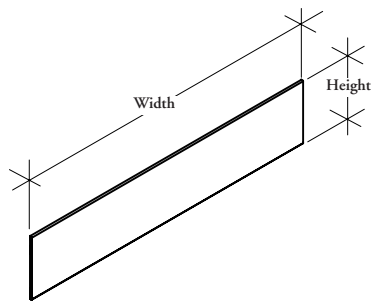

M W W C S F Spine Fabric Fascia

The Spine Fabric Fascia mounts to the Functional Spine Screen Frame to provide a tackable fabric surface.

WHAT'S INCLUDED

1 fabric fascia and attachment clips.

NOTES

Must be mounted onto a Functional Spine Screen Frame (MWWC FM), **cannot** be used on their own.

Two equal-sized fascias must be specified for Functional Spine Screen Frames wider than 160cm (eg. 80cm x 2 for 160cm frame. Not 60cm & 100cm).

PRODUCT OPTIONS

Height	Width		Screen Finish
11 (for 110cm datum)	07 70cm	12 120cm	Fabric
13 (for 130cm datum)	08 80cm	14 140cm	
	09 90cm	16 160cm	
	10 100cm		

SAMPLE ORDER CODE

MWWCSF 13	12	Z115
-----------	----	------

232

DIMENSIONS CODE / CM

H	W
11 / 110	07 / 70
11 / 110	08 / 80
11 / 110	09 / 90
11 / 110	10 / 100
11 / 110	12 / 120
11 / 110	14 / 140
11 / 110	16 / 160
13 / 130	07 / 70
13 / 130	08 / 80
13 / 130	09 / 90
13 / 130	10 / 100
13 / 130	12 / 120
13 / 130	14 / 140
13 / 130	16 / 160