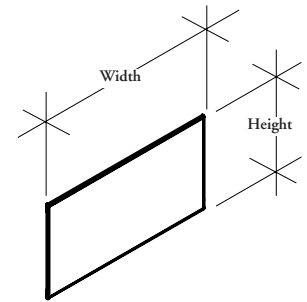

The Lateral Metal Fascia mounts to the Functional Lateral Screen Frame to provide an economical magnetic surface.

WHAT'S INCLUDED

1 metal fascia and attachment clips.

NOTES

Must be mounted onto a Functional Lateral Screen Frame (MWWCFL), **cannot** be used on their own.

M W W C L M Lateral Metal Fascia

PRODUCT OPTIONS

Application	Height	Depth of Worksurface	Width of Return	Finish
D Depth only	11 (for 110cm datum)	06 60cm	08 80cm	Foundation
R Return only	13 (for 130cm datum)	07 70cm	10 100cm	Mica
		08 80cm	12 120cm	Accent
		NA Not Applicable	NA Not Applicable	European Accent (Zone 2)

SAMPLE ORDER CODE

MWWCLM D	13	08	NA	51
-----------------	-----------	-----------	-----------	-----------

DIMENSIONS CODE / CM

H	Depth of Worksurface	Width of Return
11 / 110	06 / 60	n/a
11 / 110	07 / 70	n/a
11 / 110	08 / 80	n/a
13 / 130	06 / 60	n/a
13 / 130	07 / 70	n/a
13 / 130	08 / 80	n/a
11 / 110	n/a	08 / 80
11 / 110	n/a	10 / 100
11 / 110	n/a	12 / 120
13 / 130	n/a	08 / 80
13 / 130	n/a	10 / 100
13 / 130	n/a	12 / 120