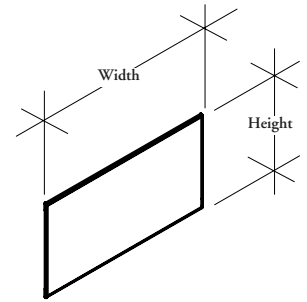

The Lateral Fabric Fascia mounts to the Functional or Basic Lateral Screen Frame to provide a tackable surface.

WHAT'S INCLUDED

1 fabric fascia and attachment clips.

NOTES

Must be mounted onto a Functional Lateral Screen Frame (MWWCFL).

M W W C L F Lateral Fabric Fascia

PRODUCT OPTIONS

Application	Height	Depth of Worksurface	Width of Return	Screen Finish
D Depth only	11 (for 110cm datum)	06 60cm	08 80cm	Fabric
R Return only	13 (for 130cm datum)	07 70cm	10 100cm	
		08 80cm	12 120cm	
		NA Not Applicable	NA Not Applicable	

SAMPLE ORDER CODE

MWWCLF D	13	08	NA	Z011
-----------------	-----------	-----------	-----------	-------------

DIMENSIONS CODE / CM

H	Depth of Worksurface	Width of Return
11 / 110	06 / 60	n/a
11 / 110	07 / 70	n/a
11 / 110	08 / 80	n/a
13 / 130	06 / 60	n/a
13 / 130	07 / 70	n/a
13 / 130	08 / 80	n/a
11 / 110	n/a	08 / 80
11 / 110	n/a	10 / 100
11 / 110	n/a	12 / 120
13 / 130	n/a	08 / 80
13 / 130	n/a	10 / 100
13 / 130	n/a	12 / 120