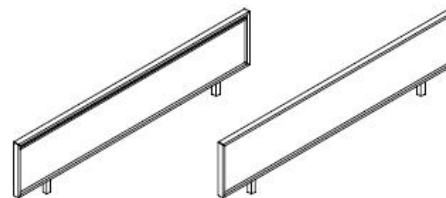

Framed Screen is a Basic Screen that provides personal and seating privacy in bench applications.

WHAT'S INCLUDED

1 input power cable with strain relief

NOTES

Country of installation is required when Plug option is chosen.

M W W C F S Framed Screen

PRODUCT OPTIONS

Width	Applications	Screen Finish	Frame Finish
10 100cm	S Single Sided	F Fabric	Foundation
12 120cm	D Double Sided	S Solid	Mica
14 140cm		T Translucent	Accent
16 160cm			European Accent
18 180cm			
20 200cm			

SAMPLE ORDER CODE

MWWCFS 10	S	S	74
------------------	----------	----------	-----------

DIMENSIONS CODE / INCH

W
10 / 100
12 / 120
14 / 140
16 / 160
18 / 180
20 / 200

PRICING

DOUBLE SIDED and SINGLE SIDED

Solid Screen Finish	Fabric Screen Finish	Translucent Screen Finish
275	294	327
299	313	355
313	330	368
325	353	390
337	371	415
351	387	427