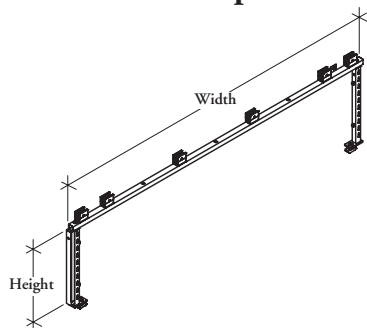

### Functional Spine Screen Frame

The Functional Spine Screen Frame is the main raw structure that mounts to the center Accessory Beam to provide privacy and functionality.

#### PRODUCT OPTIONS

Height	Width	
11 (for 110cm datum)	10 100cm	18 180cm
13 (for 130cm datum)	12 120cm	20 200cm
	14 140cm	24 240cm
	16 160cm	

#### DIMENSIONS CODE / CM

H	W
11 / 110	10 / 100
11 / 110	12 / 120
11 / 110	14 / 140
11 / 110	16 / 160
11 / 110	18 / 180
11 / 110	20 / 200
11 / 110	24 / 240
13 / 130	10 / 100
13 / 130	12 / 120
13 / 130	14 / 140
13 / 130	16 / 160
13 / 130	18 / 180
13 / 130	20 / 200
13 / 130	24 / 240