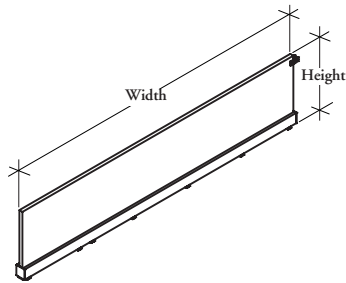

casual space division

M W W C C S

Solid Casual Screen

The Solid Casual Solid Screen provides casual privacy and space division.

WHAT'S INCLUDED

1 solid screen, continuous metal attachment bracket, alignment clips and accessory rail (if specified).

NOTES

Accessory Rail can accommodate Personal Organizers (PAX) and fx accessories.

PRODUCT OPTIONS

Accessory Rail	Height	Width		Screen Finish	Trim Finish
A With Accessory Rail	11 (for 110cm datum)	06 60cm	14 140cm	Melamine (Zone 1 & 2)	Foundation
N Without Accessory Rail	13 (for 130cm datum.)	07 70cm	16 160cm	Natural Veneer (Zone 2)	Mica
		08 80cm	18 180cm	Foundation Laminate (Zone 3)	Accent
		09 90cm	20 200cm	Source Laminate (Zone 3)	European Accent (Zone 2)
		10 100cm	22 220cm		
		12 120cm	24 240cm		

SAMPLE ORDER CODE

MWWCCS A	13	18	HL	74
-----------------	-----------	-----------	-----------	-----------

DIMENSIONS CODE / CM

H	W
11 / 110	06 / 60
11 / 110	07 / 70
11 / 110	08 / 80
11 / 110	09 / 90
11 / 110	10 / 100
11 / 110	12 / 120
11 / 110	14 / 140
11 / 110	16 / 160
11 / 110	18 / 180
11 / 110	20 / 200
11 / 110	22 / 220
11 / 110	24 / 240
13 / 130	06 / 60
13 / 130	07 / 70
13 / 130	08 / 80
13 / 130	09 / 90
13 / 130	10 / 100
13 / 130	12 / 120
13 / 130	14 / 140
13 / 130	16 / 160
13 / 130	18 / 180
13 / 130	20 / 200
13 / 130	22 / 220
13 / 130	24 / 240