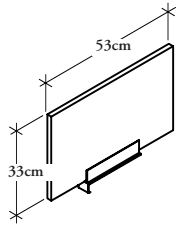

casual space division

M W W C C L Lateral Casual Screen

The Lateral Casual Screen attaches to the worksurface to provide lateral space division.

WHAT'S INCLUDED

Solid screen and attachment bracket.

NOTES

Is available in one size only and does **not** come with an accessory rail.

PRODUCT OPTIONS

Depth	Screen Finish	Bracket Finish
53 53cm	Melamine (Zone 1 & 2)	Foundation
69 69cm	Natural Veneer (Zone 2)	Mica
84 84cm	Foundation Laminate (Zone 3)	Accent
	Source Laminate (Zone 3)	European Accent (Zone 2)

SAMPLE ORDER CODE

MWWCCL 53	LW	74
-----------	----	----

DIMENSIONS CODE / CM

D
53 / 53
69 / 69
84 / 84

PRICING

	Melamine/ Source Laminate	Foundation Laminate	Natural Veneer
53 / 53	231	283	386
69 / 69	252	297	438
84 / 84	269	312	487