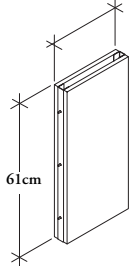

M W L W W W

Interpret Lite Intermediate Leg Cover - Metal

258.3cm for 120cm Depth Leg
277.5cm for 140cm Depth Leg
658.3cm for 160cm Depth Leg

Double-Sided

Single-Sided

The Recessed Intermediate Leg Cover - Metal provides vertical power & data routing capabilities up through the Intermediate Leg.

WHAT'S INCLUDED

2 metal covers and attachment brackets

NOTES

Specify the depth of the leg. Size of leg cover will correspond to the depth of the Recessed Intermediate Leg used for that depth bench frame.

PRODUCT OPTIONS

Style	Depth of Leg	Finish
D For Double-Sided Bench	12 120cm	Foundation
S For Single-Sided Bench	14 140cm	Mica
	16 160cm	Accent
	NA Not Applicable	

SAMPLE ORDER CODE

MWLWWW D	12	74
-----------------	-----------	-----------

DIMENSIONS CODE / CM

D
12 / 120
14 / 140
18 / 180
NA

PRICING

DOUBLE-SIDED (D)

Foundation	Mica/Accent
140	144
145	149
150	154

SINGLE-SIDED (S)

Foundation	Mica/Accent
150	154