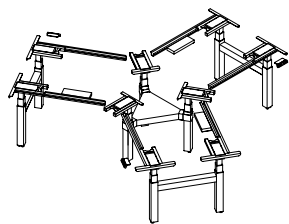

hispace 120 bench

HWBFYT

hiSpace 120 Frame

The hiSpace 120 Frame is paired with 120 Worksurface with Square Corners (HWBWB T) or 120 Worksurface with Radius Corners (HWBWJ T) to create a Height-Adjustable or Fixed Height 120 Bench Station.

WHAT'S INCLUDED

Each 120 Frame includes 3 bench stations, 9 leg columns (height-adjustable or fixed) with levelers, 6 cross channels, 3 end leg braces, 1 mid leg brace, 3 switches for height-adjustable stations, appropriate hardware.

NOTES

Switch is not included with fixed height option.

Requires three 120 Worksurfaces (HWBWB T/HWBWJ T).

Include Covers/Gables to conceal leg braces.

1-1/8" of leveling.

All electric base mechanisms have a 0.2 watt resting power draw and use a 240V universal control box (height-adjustable only).