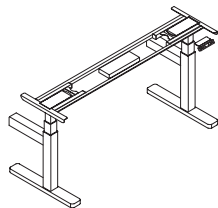

hispace single-side bench

HWBFYS 

hiSpace Single-Sided Frame

The hiSpace Single-Sided Frame is used with two Single-Sided Worksurfaces to create a Height-Adjustable Bench workstation.

WHAT'S INCLUDED

Each frame includes 1 electric height-adjustable mechanisms, 1 digital display switch, 2 height-adjustable leg columns, 2 leg braces, 1 top frame, and 2 feet.

NOTES

Requires one Single-Sided Rectangular Worksurface (HWBWBS/HWBWJS).

Digital Display Switch has three programmable settings with diagnostic capabilities.

All electrical base mechanisms have a 0.2 watt resting power draw.

PRODUCT OPTIONS

Base Mechanism	Depth	Width	Switch	Finish
9E Extended Electric - Extended (22.6" - 48.7")	24, 30	46, 52, 58, 64, 70	D Display with Up/Down Memory	52 Ebony 60 Platinum 83 Very White

SAMPLE ORDER CODE