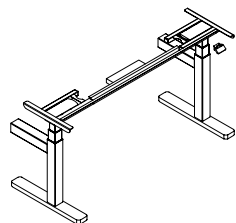

hispace single-side bench

HWBFYS

hiSpace Single-Sided Frame

The hiSpace Single-Sided Frame is used with two Single-Sided Worksurfaces to create a Height-Adjustable or Fixed Height Bench workstation.

WHAT'S INCLUDED

Each frame includes 1 electric height-adjustable mechanism with switch (height-adjustable only), 2 leg columns (height adjustable or fixed height), 2 leg braces, 1 top frame, and 2 feet.

NOTES

Switch is not included with fixed height option.

Requires one Single-Sided Rectangular Worksurface (HWBWBS/HWBWJS).

Switches have programmable settings.

All electrical base mechanisms have a 0.2 watt resting power draw (height-adjustable only).

PRODUCT OPTIONS

Base Mechanism	Depth	Width	Switch	Finish
9E Extended Electric - Extended (22.6" - 48.7")	24, 30	46, 52, 58, 64, 70	N None	52 Ebony
2F Fixed Height (29")			D Display with Up/Down Memory	60 Platinum
			A Toggle Display with Memory	83 Very White