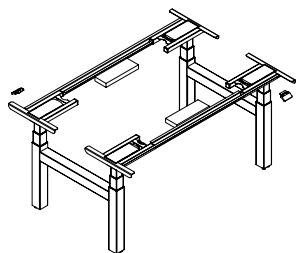

hispace double-sided bench

HWBFYD

hiSpace Double-Sided Frame

The hiSpace Double-Sided Frame is used with two Double-Sided Worksurfaces to create a Height-Adjustable or Fixed Height Bench workstation.

WHAT'S INCLUDED

Each frame includes 2 electric height-adjustable mechanisms with switch (height-adjustable only), 4 leg columns (height adjustable or fixed height), 2 leg braces, 2 top frames and 4 levelers.

NOTES

Switch is not included with fixed height option.

Requires two Double-Sided Rectangular Worksurfaces (HWBWBD/HWBWJD).

Switches have programmable settings.

All electrical base mechanisms have a 0.2 watt resting power draw (height-adjustable only).

PRODUCT OPTIONS

Base Mechanism	Depth	Width	Switch	Finish
9E Extended Electric - Extended (22.6" - 48.7")	48, 60	46, 52, 58, 64, 70	N None	52 Ebony
2F Fixed Height (29")			D Display with Up/Down Memory	60 Platinum
			A Toggle Display with Memory	83 Very White