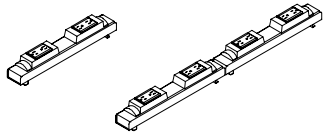

HWBEPMCH

hiSpace Chicago Power Module

The hiSpace Chicago Power Module provides connectivity for either two or four receptacle outlets.

WHAT'S INCLUDED

1 Chicago power module, mounting brackets, mounting hardware.

PRODUCT OPTIONS

Application	Configuration	Receptacle Style	Country of Installation
U Facing Up	D Double (2 Duplexes) Q Quad (4 Duplexes)	S Standard 15 Amp T T-Slot 20 Amp D Controlled 15 Amp E Controlled 20 Amp	A Canada/USA

SAMPLE ORDER CODE

HWBEPMCH U	D	S	A
------------	---	---	---

DIMENSIONS INCHES / MM

PRICING

Configuration	Standard 15 Amp	T-Slot 20 Amp	Controlled 15 Amp	Controlled 20 Amp
D	1050	1073	1050	1073
Q	1063	1087	1063	1087