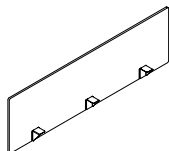

hispace double-sided bench

HWBCDZ

hiSpace Double-Sided Desk Edge Screen - Smooth Felt

The hiSpace Double-Sided Desk Edge Screen – Smooth Felt attaches to the worksurface and provides casual privacy and space division.

WHAT'S INCLUDED

1 screen with mounting bracket and hardware.

PRODUCT OPTIONS

Height	Width	Corner Profile	Screen Finish	Bracket Finish
42	46, 52, 58, 64, 70	R Round Corners S Square Corners	Smooth Felt Finishes	Foundation Mica Accent

SAMPLE ORDER CODE

HWBCDZ 42	46	R	R4	60

DIMENSIONS INCHES / MM

H	W
42 / 1067	46 / 1168
42 / 1067	52 / 1320
42 / 1067	58 / 1473
42 / 1067	64 / 1626
42 / 1067	70 / 1778

PRICING

Foundation	Mica/Accent
546	573
564	592
985	1013
985	1013
995	1023