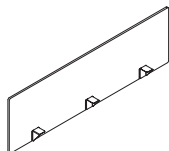

hispace double-sided bench

HWBCDZ 

hiSpace Double-Sided Desk Edge Screen - Smooth Felt

The hiSpace Double-Sided Desk Edge Screen – Smooth Felt attaches to the worksurface and provides casual privacy and space division.

WHAT'S INCLUDED

1 screen with mounting bracket and hardware.

PRODUCT OPTIONS

Height	Width	Corner Profile	Screen Finish	Bracket Finish
42	46, 52, 58, 64, 70	R Round Corners S Square Corners	Smooth Felt Finishes	Foundation Mica Accent

SAMPLE ORDER CODE

HWBCDZ 42	46	R	R4	60
------------------	-----------	----------	-----------	-----------

DIMENSIONS INCHES / MM

H	W
42 / 1067	46 / 1168
42 / 1067	52 / 1320
42 / 1067	58 / 1473
42 / 1067	64 / 1626
42 / 1067	70 / 1778