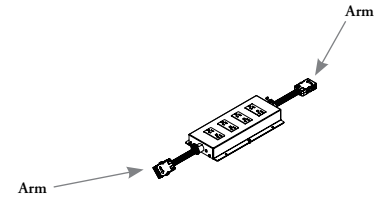

hiSpace Power Box provides power through 4 hardwired duplex receptacle outlets.

WHAT'S INCLUDED

1 Power Box.

NOTES

Receives power from hiSpace Base Feeds or Ceiling Feeds.

includes 4 duplex outlets.

Can be connected to additional Power Boxes using a hiSpace power Harness (HHBEPH).

Mounts directly to a predetermined location on the base frame of the mid gable between sections.

Both arms are 12" in length.

Available in 4-Wire, 8-Wire Isolated Ground (8T), 7-Wire Non Isolated Ground (7T), 8-Wire Dual Ground (8K) and 7-Wire Dual Non Isolated (7K) wiring systems.

HHBEPB
hiSpace Power Box

PRODUCT OPTIONS

Wire System		Outlet Configuration		Country of Installation
4B	4-Wire	1111 Circuit 1	3355 Circuit 3 & 5 (8T only)	A Canada/USA
8T	8-Wire Isolated Ground	1122 Circuit 1 & 2	5555 Circuit 5 (8T or 8K only)	
8K	8-Wire Dual Isolated	1133 Circuit 1 & 3 (8T only)	5566 Circuit 5 & 6 (8K only)	
7T	7-Wire Non Isolated Ground	1155 Circuit 1 & 5 (8T or 8K only)	6666 Circuit 6 (8K only)	
7K	7-Wire Dual Non Isolated	1166 Circuit 1 & 6 (8K only)	11AA Circuit 1 & A (7T or 7K only)	
		1235 Circuit 1, 2, 3 & 5 (8T only)	11BB Circuit 1 & B (7K only)	
		1255 Circuit 1, 2 & 5 (8T or 8K only)	123A Circuit 1, 2, 3 & A (7T only)	
		1256 Circuit 1, 2, 5 & 6 (8K only)	12AA Circuit 1, 2 & A (7T or 7K only)	
		2222 Circuit 2	12AB Circuit 1, 2, A & B (7K only)	
		2255 Circuit 2 & 5 (8T or 8K only)	22AA Circuit 2 & A (7T or 7K only)	
		2266 Circuit 2 & 6 (8K only)	22BB Circuit 2 & B (7K only)	
		3333 Circuit 3 (8T only)		

SAMPLE ORDER CODE

HHBEPB 8K	1166	A

PRICING

4-Wire (4B)	8-Wire Isolated Ground (8T) & 7-Wire Non Isolated Ground (7T)	8-Wire Dual Isolated (8K) & 7-Wire Dual Non Isolated (7K)
332	344	358