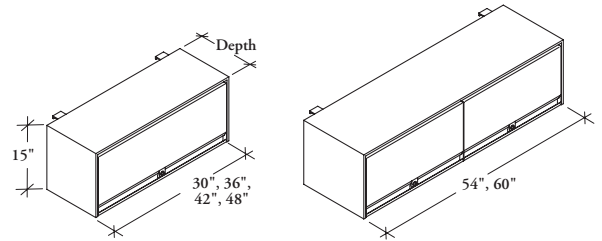

SSF

Ledger Full Pull Overhead Cabinet

The Ledger Full Pull Overhead Cabinet is a panel-mounted, lockable storage unit.

WHAT'S INCLUDED

1 cabinet with 1 or 2 doors (depending on size), mounting hardware (as specified), lock and keys.

NOTES

This cabinet cannot be installed on a 30" high element when off-modularity is specified.

PRODUCT OPTIONS

Depth	Width	Case Finish	Front Finish Style	Front Finish	Key Style	Mounting Hardware Option
13, 16	30, 36, 40, 42, 48, 54, 60	Foundation Mica Accent	D1 Metal Front	Metal Front Foundation Mica Accent	K Keyed Alike R Keyed Randomly	1 T/O/S Off-Module 2 Leverage On-Module 3 T/O/S On-Module 4 Altos On-Module 5 District On-Module

SAMPLE ORDER CODE

SSF 16	42	J	D1	J	K	4
--------	----	---	----	---	---	---

DIMENSIONS  
INCHES / MM

D	W
13 / 330	30 / 762
13 / 330	36 / 914
13 / 330	40 / 1016
13 / 330	42 / 1067
13 / 330	48 / 1219
13 / 330	54 / 1372
13 / 330	60 / 1524
16 / 406	30 / 762
16 / 406	36 / 914
16 / 406	40 / 1016
16 / 406	42 / 1067
16 / 406	48 / 1219
16 / 406	54 / 1372
16 / 406	60 / 1524