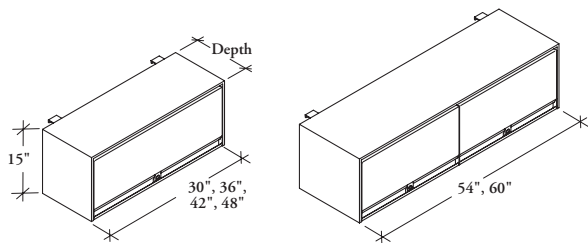

overhead storage

SS F

Ledger Full Pull Overhead Cabinet

The Ledger Full Pull Overhead Cabinet is a panel-mounted, lockable storage unit.

WHAT'S INCLUDED

1 cabinet with 1 or 2 doors (depending on size), mounting hardware (as specified), lock and keys.

NOTES

This cabinet cannot be installed on a 30" high element when off-modularity is specified.

PRODUCT OPTIONS

Depth	Width	Case Finish	Front Finish Style	Front Finish	Key Style	Mounting Hardware Option
13, 16	30, 36, 40, 42, 48, 54, 60	Foundation Mica Accent	D1 Metal Front	Metal Front Foundation Mica Accent	K Keyed Alike R Keyed Randomly	1 T/O/S Off-Module 2 Leverage On-Module 3 T/O/S On-Module 4 Altos On-Module 5 District On-Module

SAMPLE ORDER CODE

SSF 16	42	J	D1	J	K	4
--------	----	---	----	---	---	---

DIMENSIONS INCHES / MM

D	W
13 / 330	30 / 762
13 / 330	36 / 914
13 / 330	40 / 1016
13 / 330	42 / 1067
13 / 330	48 / 1219
13 / 330	54 / 1372
13 / 330	60 / 1524
16 / 406	30 / 762
16 / 406	36 / 914
16 / 406	40 / 1016
16 / 406	42 / 1067
16 / 406	48 / 1219
16 / 406	54 / 1372
16 / 406	60 / 1524