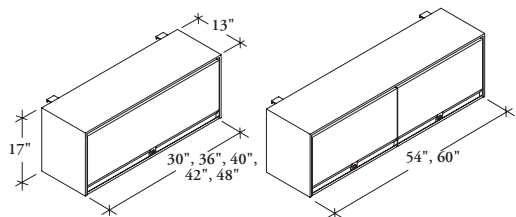

overhead storage

SSFM

Ledger Full Pull A4 Overhead Cabinet

The Ledger Full Pull A4 Overhead Cabinet is a metric-height panel-mounted, lockable storage unit that provides sufficient space for a variety of storage requirements.

WHAT'S INCLUDED

1 cabinet with 1 or 2 doors (depending on size), mounting hardware, as specified, lock and keys.

NOTES

This cabinet cannot be installed on a 30" high element when off-modularity is specified.

SAMPLE ORDER CODE

268

SSFM 13	42	8	D1	8	K	2
---------	----	---	----	---	---	---

DIMENSIONS INCHES / MM

D	W
13 / 330	30 / 762
13 / 330	36 / 914
13 / 330	40 / 1016
13 / 330	42 / 1067
13 / 330	48 / 1219
13 / 330	54 / 1372
13 / 330	60 / 1524