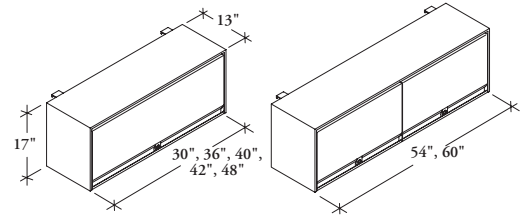

SSFM

Ledger Full Pull A4 Overhead Cabinet

The Ledger Full Pull A4 Overhead Cabinet is a metric-height panel-mounted, lockable storage unit that provides sufficient space for a variety of storage requirements.

WHAT'S INCLUDED

1 cabinet with 1 or 2 doors (depending on size), mounting hardware, as specified, lock and keys.

NOTES

This cabinet cannot be installed on a 30" high element when off-modularity is specified.

SAMPLE ORDER CODE

SSFM 13	42	8	D1	8	K	2
----------------	-----------	----------	-----------	----------	----------	----------

DIMENSIONS

INCHES / MM

D	W
13 / 330	30 / 762
13 / 330	36 / 914
13 / 330	40 / 1016
13 / 330	42 / 1067
13 / 330	48 / 1219
13 / 330	54 / 1372
13 / 330	60 / 1524