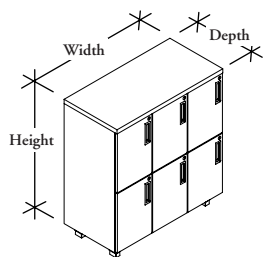

ledger plus – lockers

PLTTE

Triple Locker Tower - Elevated

Elevated Triple Locker Tower provides enclosed storage for personal items in One and Two-High configurations.

WHAT'S INCLUDED

1 case, 4 legs, 3 or 6 doors, lock and keys, shelves (if applicable), mounting hardware (if Worksurface and Storage Supporting (W) Application is specified)

NOTES

Handedness refers to door swing direction and is determined by the location of the hinges on the door.

PRODUCT OPTIONS

Application	Configuration	Height	Depth	Width	Handle Style
F Freestanding	1 One-High	35, 40	18, 20	36, 42	I Interpret Handle
W Worksurface Supporting	2 Two-High				