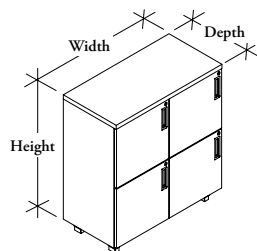

ledger plus – lockers

Xpress

PLTDE

Dual Locker Tower - Elevated

Elevated Dual Locker Tower provides enclosed storage for personal items in One and Two-High configurations.

WHAT'S INCLUDED

1 case, 4 legs, 2 or 4 doors, lock and keys, shelves (if applicable), mounting hardware (if Worksurface and Storage Supporting (W) Application is specified), leg attachment hardware

NOTES

Xpress Front Finish Flintwood is excluded from *Teknion's Xpress Program*.

PRODUCT OPTIONS

Application	Configuration	Height	Depth	Width	Handle Style
F Freestanding	1 One-High	35, 40	18, 20	24, 30, 36	I Interpret Handle
W Worksurface Supporting	2 Two-High				