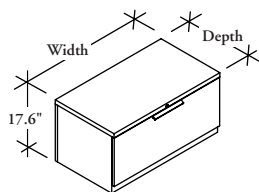

ledger plus – cabinets

PLDLS

Lounge Height Drawer Cabinet - Standard

Standard Lounge Height Drawer Cabinet is available in Extra large File configuration and can be used as freestanding cabinet, seating bench or support Metal or Wood Add-On Storage Cabinets.

WHAT'S INCLUDED

1 case on levelers, 1 drawer, hanging file bars, counterweight, lock and keys, mounting hardware (if Storage Supporting (S) Application is specified).

NOTES

Cushion (LPSC) or Storage Tops (SFVO) can be ordered separately.