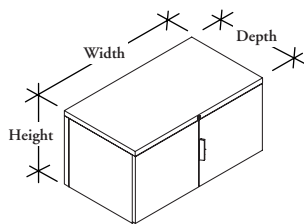

ledger plus – cabinets

PLACM

Add-On Storage Cabinet - Metal

Add-On Storage Cabinet provides enclosed storage that can be mounted on top of Drawer Cabinets.

WHAT'S INCLUDED

1 case on levelers, 2 doors, lock and keys, one shelf (for heights 22" and 30")

NOTES

Sized to be stacked on top of Lounge Height Drawer Cabinets.

PRODUCT OPTIONS

Height	Depth	Width	Handle Style	Handedness
18, 22, 30	18, 20	24, 30, 36, 42	D District Handle I Interpret Handle	L Left R Right