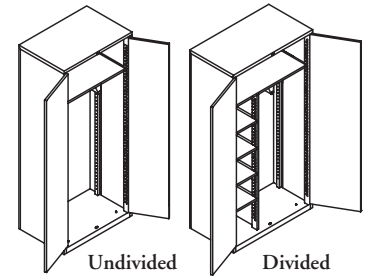

Pre-configured Six-High Wardrobe Cabinets provide enclosed storage in heights to match Six-High Lateral Files and other six-high cabinets.

LWC61

Six-High Wardrobe Cabinets

WHAT'S INCLUDED

Undivided Wardrobe: 1 30" wide cabinet case, 2 doors, 1 shelf, 1 coat rod, lock and keys.

Divided Wardrobe: 1 36" or 42" wide cabinet case, 2 doors, 1 shelf, 1 coat rod, 4 hat shelves, lock and keys.

NOTES

Full Pull style is finished to match drawer front. Rectangular and District Handle Pull styles will default to Platinum.

SAMPLE ORDER CODE

LWC61 L	18	30	D1	B	74	FX	R
---------	----	----	----	---	----	----	---

DIMENSIONS INCHES / MM

D	W
18 / 457	30 / 762
18 / 457	36 / 914
18 / 457	42 / 1067
20 / 508	30 / 762
20 / 508	36 / 914
20 / 508	42 / 1067