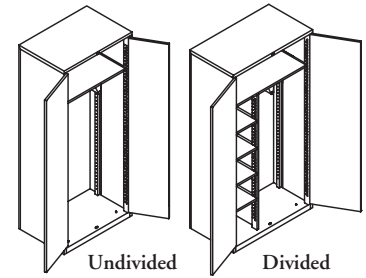

Pre-configured Six-High Wardrobe Cabinets provide enclosed storage in heights to match Six-High Lateral Files and other six-high cabinets.

**LWC61**

### WHAT'S INCLUDED

**Undivided Wardrobe:** 1 30" wide cabinet case, 2 doors, 1 shelf, 1 coat rod, lock and keys.

**Divided Wardrobe:** 1 36" or 42" wide cabinet case, 2 doors, 1 shelf, 1 coat rod, 4 hat shelves, lock and keys.