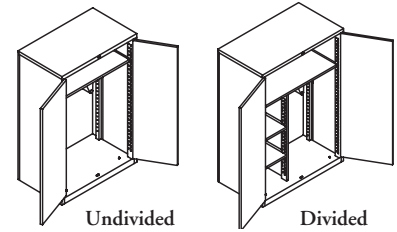

Pre-configured Wardrobe Cabinets provide enclosed storage in heights to match Lateral Files and other cabinets.

**LWC 41**

### WHAT'S INCLUDED

**Undivided Wardrobe:** 1 30" wide Cabinet case, 2 doors, 1 shelf, 1 coat rod, lock and keys.

**Divided Wardrobe:** 1 36" or 42" wide cabinet case, 2 doors, 1 shelf, 1 coat rod, 2 hat shelves, lock and keys.