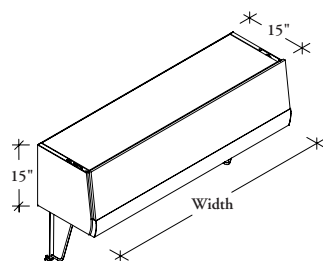

WHAT'S INCLUDED

1 cabinet with door, mounting hardware, as specified, lock and keys.

NOTES

18" wide cabinets cannot be hung on Leverage.

PRODUCT OPTIONS

Depth	Width	Case Finish	Front Finish Style	Front Finish	Key Style	Mounting Hardware Option
15	18, 24, 30, 36, 42, 48, 54, 60	Foundation Mica Accent	D1 Metal Front D2 Whiteboard Front D3 Flintwood Front D6 Laminate Front D8 Fully Perforated Front D9 Translucent Front	Foundation Mica Accent Foundation Laminate Flintwood	K Keyed Alike R Keyed Randomly	1 T/O/S Off-Module 2 Leverage On-Module 3 T/O/S On-Module

SAMPLE ORDER CODE

LUSU 15	48	80	D1	80	K	2
---------	----	----	----	----	---	---

DIMENSIONS INCHES / MM

D	W
15 / 381	18 / 457
15 / 381	24 / 610
15 / 381	30 / 762
15 / 381	36 / 914
15 / 381	42 / 1067
15 / 381	48 / 1219