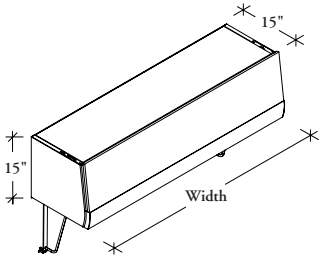

1 cabinet with door, mounting hardware, as specified, lock and keys.

NOTES

18" wide cabinets cannot be hung on Leverage.

L U S U
Universal Upmount
Overhead Cabinet

PRODUCT OPTIONS

Depth	Width	Case Finish	Front Finish Style	Front Finish	Key Style	Mounting Hardware Option
15	18, 24, 30, 36, 42, 48, 54, 60	Foundation	D1 Metal Front	Foundation	K Keyed Alike	1 T/O/S Off-Module
		Mica	D2 Whiteboard Front	Mica	R Keyed Randomly	2 Leverage On-Module
		Accent	D3 Flintwood Front	Accent		3 T/O/S On-Module
			D6 Laminate Front	Foundation Laminate		
			D8 Fully Perforated Front	Flintwood		
			D9 Translucent Front			

SAMPLE ORDER CODE

LUSU 15	48	80	D1	80	K	2
----------------	-----------	-----------	-----------	-----------	----------	----------

DIMENSIONS
INCHES / MM

D	W
15 / 381	18 / 457
15 / 381	24 / 610
15 / 381	30 / 762
15 / 381	36 / 914
15 / 381	42 / 1067
15 / 381	48 / 1219