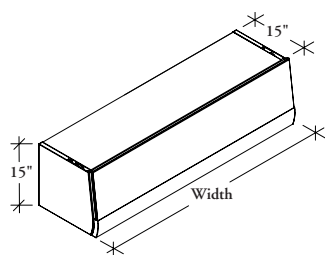

WHAT'S INCLUDED

1 cabinet with door, mounting hardware, as specified, lock and keys.

NOTES

18" wide cabinets cannot be specified with Mounting Hardware options 2 and 4.

PRODUCT OPTIONS

Depth	Width	Case Finish	Front Finish Style	Front Finish	Key Style	Mounting Hardware Option
15	18, 24, 30, 36, 42, 48, 54, 60	Foundation Mica Accent	D1 Metal Front D2 Whiteboard Front D3 Flintwood Front D6 Laminate Front D8 Fully Perforated Front D9 Translucent Front	Foundation Mica Accent Foundation Laminate Flintwood	K Keyed Alike R Keyed Randomly	1 T/O/S Off-Module 2 Leverage On-Module 3 T/O/S On-Module 4 Altos On-Module 5 District On-Module 7 Wall Rail System

264

SAMPLE ORDER CODE

LUSF 15	48	76	D3	FX	K	1
----------------	-----------	-----------	-----------	-----------	----------	----------

DIMENSIONS INCHES / MM

D	W
15 / 381	18 / 457
15 / 381	24 / 610
15 / 381	30 / 762
15 / 381	36 / 914
15 / 381	42 / 1067
15 / 381	48 / 1219
15 / 381	54 / 1372
15 / 381	60 / 1524