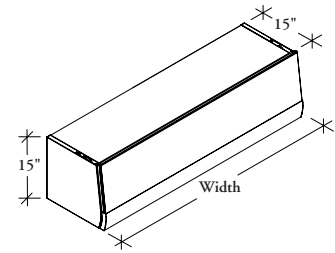

WHAT'S INCLUDED

1 cabinet with door, mounting hardware, as specified, lock and keys.

NOTES

18" wide cabinets cannot be specified with Mounting Hardware options 2 and 4.

PRODUCT OPTIONS

Depth	Width	Case Finish	Front Finish Style	Front Finish	Key Style	Mounting Hardware Option
15	18, 24, 30, 36, 42, 48, 54, 60	Foundation Mica Accent	D1 Metal Front D2 Whiteboard Front D3 Flintwood Front D6 Laminate Front D8 Fully Perforated Front D9 Translucent Front	Foundation Mica Accent Foundation Laminate Flintwood	K Keyed Alike R Keyed Randomly	1 T/O/S Off-Module 2 Leverage On-Module 3 T/O/S On-Module 4 Altos On-Module 5 District On-Module 7 Wall Rail System

SAMPLE ORDER CODE

LUSF 15	48	76	D3	FX	K	1
----------------	-----------	-----------	-----------	-----------	----------	----------

DIMENSIONS
INCHES / MM

D	W
15 / 381	18 / 457
15 / 381	24 / 610
15 / 381	30 / 762
15 / 381	36 / 914
15 / 381	42 / 1067
15 / 381	48 / 1219
15 / 381	54 / 1372
15 / 381	60 / 1524