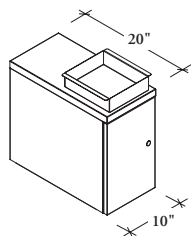

LSPC

Suspended Personal Cubby

The Suspended Cubby caters to personal storage requirements and can be mounted to different types of height-adjustable tables.

WHAT'S INCLUDED

1 cubby case, 1 mounted bracket and lock and keys.

NOTES

PET inlay is included.

PRODUCT OPTIONS

Configuration	Depth	Width	Mounting Bracket	Handedness	Case Finish Colors	Metal Front Finish Colors	Key Style
D Door	20	10	H Height-Adjustable	L Left R Right	Foundation Mica Accent	Foundation Mica Accent	K Key Alike R Key Random N No

SAMPLE ORDER CODE

LSPC D	20	10	H	R	74	74	N
---------------	-----------	-----------	----------	----------	-----------	-----------	----------

DIMENSIONS INCHES / MM

D	W
20 / 508	10 / 254

PRICING

Foundation	Mica/Accent
457	545