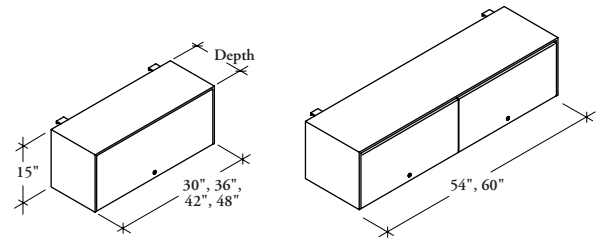

Xpress

LSF

Ledger Flush Front Overhead Cabinet

The Ledger Flush Front Overhead Cabinet is a panel-mounted, lockable storage unit. It has a flush front which can be used with a multitude of storage fronts.

WHAT'S INCLUDED

1 cabinet with 1 or 2 doors (depending on size), mounting hardware, as specified, lock and keys.

NOTES

This cabinet cannot be installed on a 30" high element when off-modularity is specified.

Not all configurations are available as Xpress. Please see Xpress catalogue and/or specification software for details.

PRODUCT OPTIONS

Depth	Width	Front Finish Style	Pull Style	Case & Metal Front Finish	Non-Metal Front Finish	Key Style	Mounting Hardware Option
13, 16	30, 36, 42, 48, 54, 60	D0 Seamless D1 Metal D3 Flintwood	F Flush Front	Foundation Mica Accent	Seamless Colors Flintwood	K Keyed Alike R Keyed Randomly	1 T/O/S Off-Module 2 Leverage On-Module 3 T/O/S On-Module 4 Altos On-Module 5 District On-Module

SAMPLE ORDER CODE

LSF 16	42	D1	F	74		K	2

DIMENSIONS
INCHES / MM

D	W
13 / 330	30 / 762
13 / 330	36 / 914
13 / 330	42 / 1067
13 / 330	48 / 1219
13 / 330	54 / 1372
13 / 330	60 / 1524
16 / 406	30 / 762
16 / 406	36 / 914
16 / 406	42 / 1067
16 / 406	48 / 1219
16 / 406	54 / 1372
16 / 406	60 / 1524

PRICING

METAL FRONT	
Foundation	Mica/Accent
804	932
887	1020
974	1101
1056	1186
1137	1271
1228	1358
887	1034
974	1123
1056	1205
1137	1280
1228	1372
1312	1449

SEAMLESS FRONT	
Foundation	Mica/Accent
1023	1108
1130	1216
1235	1321
1341	1427
1477	1561
1584	1668
1100	1194
1206	1297
1315	1404
1419	1508
1555	1646
1661	1749

FLINTWOOD FRONT	
Foundation	Mica/Accent
1096	1169
1209	1281
1322	1394
1436	1506
1589	1660
1701	1773
1171	1245
1283	1358
1398	1469
1514	1586
1664	1735
1778	1848