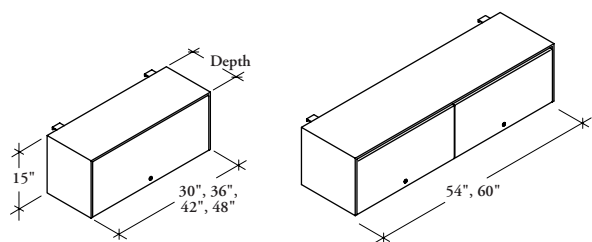

overhead storage

Xpress

LSF

Ledger Flush Front Overhead Cabinet

The Ledger Flush Front Overhead Cabinet is a panel-mounted, lockable storage unit. It has a flush front which can be used with a multitude of storage fronts.

WHAT'S INCLUDED

1 cabinet with 1 or 2 doors (depending on size), mounting hardware, as specified, lock and keys.

NOTES

This cabinet cannot be installed on a 30" high element when off-modularity is specified.

Not all configurations are available as Xpress. Please see Xpress catalogue and/or specification software for details.

PRODUCT OPTIONS

Depth	Width	Front Finish Style	Pull Style	Case & Metal Front Finish	Non-Metal Front Finish	Key Style	Mounting Hardware Option
13, 16	30, 36, 42, 48, 54, 60	D0 Seamless D1 Metal D3 Flintwood	F Flush Front	Foundation Mica Accent	Seamless Colors Flintwood	K Keyed Alike R Keyed Randomly	1 T/O/S Off-Module 2 Leverage On-Module 3 T/O/S On-Module 4 Altos On-Module 5 District On-Module

266

SAMPLE ORDER CODE

LSF 16	42	D1	F	74	K	2

DIMENSIONS INCHES / MM

D	W
13 / 330	30 / 762
13 / 330	36 / 914
13 / 330	42 / 1067
13 / 330	48 / 1219
13 / 330	54 / 1372
13 / 330	60 / 1524
16 / 406	30 / 762
16 / 406	36 / 914
16 / 406	42 / 1067
16 / 406	48 / 1219
16 / 406	54 / 1372
16 / 406	60 / 1524

PRICING

METAL FRONT	
Foundation	Mica/Accent
737	855
813	935
893	1010
968	1088
1043	1166
1126	1245
813	948
893	1030
968	1105
1043	1174
1126	1259
1203	1329

SEAMLESS FRONT	
Foundation	Mica/Accent
938	1016
1036	1115
1133	1212
1230	1309
1355	1432
1453	1531
1009	1095
1106	1190
1206	1288
1302	1383
1426	1510
1524	1604

FLINTWOOD FRONT	
Foundation	Mica/Accent
1005	1072
1109	1175
1213	1279
1317	1381
1458	1523
1560	1626
1074	1142
1177	1245
1283	1348
1389	1455
1527	1592
1631	1695