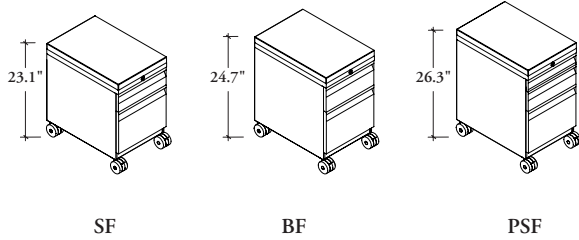

ledger – pedestals

LPCN

Mobile Pedestal With Cushion

Mobile Pedestals with Cushion are equipped with Large Casters that allow for easy movement within a workstation. Suitable for seating.

WHAT'S INCLUDED

1 pedestal case, drawers, as specified, 4 casters (front casters are lockable) or 5 casters if specified, counterweight, lock and keys and accessories as listed below.

	Drawer Combinations		
	BF	PSF	SF
Pencil Tray	1	1	1
Drawer Divider	1	1	n/a
Hanging File Bar (22" or 28" depth only)	1	1	1
A4/Letter Conversion Rails	1	1	1

NOTES

Not all configurations are available as Xpress. Please see Xpress catalogue and/or specification software for details.

PRODUCT OPTIONS

Configuration	Depth	Width	Front Finish Style	Pull Style
BF Box, File	18, 22, 28	15	D0 Seamless D1 Metal D3 Standard Flintwood Front	A Full Pull
PSF Pencil, Small Box, File				B Rectangular Handle Pull
SF Small Box, File				D District Handle Pull
VBF Box, File with Five Casters				
VPSF Pencil, Small Box, File with Five Casters				
VSF Small Box, File with Five Casters				

SAMPLE ORDER CODE

LPCN BF	22	15	D0	A

PRODUCT OPTIONS CONTINUED

Case & Metal Front Finish	Non-Metal Front Finish (if applicable)	Seamless Front Finishes	Handle Finish (B & D Pull Style)	Key Style	Seat Cushion Finish
Foundation	Seamless Colors	Group 1	Foundation	K Keyed Alike	Fabric
Mica	Flintwood		Mica	R Keyed Randomly	Leather
Accent					

SAMPLE ORDER CODE CONTINUED

25			G	R	A120

Pricing is continued on the following page.