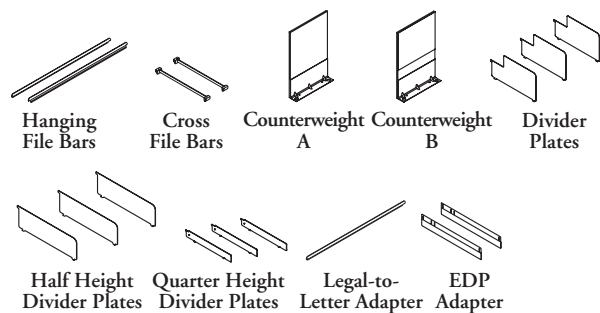

Xpress

LFA

Lateral File Accessories

These Lateral File Accessories are organizational tools for use in the Lateral File Cabinets and Stretch Pedestals.

WHAT'S INCLUDED

Hanging File Bars: 1 Hanging File Bar.

Cross File Bars: 2 Cross File Bars.

Counterweight: 1 Counterweight with mounting hardware.

Divider Plates: 3 Full- or Half-height Divider Plates.

Legal-to-Letter Adapter: 1 Legal-to-Letter Adapter.

EDP Adapters: Two EDP Adapters.

PRODUCT OPTIONS

Style		Depth
01 Hanging File Bars 30" Wide	11 Legal-to-Letter Adapter 30" Wide	18, 20
02 Hanging File Bars 36" Wide	12 Legal-to-Letter Adapter 36" Wide	
03 Hanging File Bars 42" Wide	13 Legal-to-Letter Adapter 42" Wide	
07 Cross File Bars	20 EDP Adapters	
08 Counterweight A	24 Half-Height Divider Plates	
09 Counterweight B	32 Quarter-Height Module Divider Plates	
10 Divider Plates		

SAMPLE ORDER CODE

LFA 20	18
---------------	-----------

STYLE

PRICING

01	40 (2 per package)
02	40 (2 per package)
03	40 (2 per package)
07 (18")	38 (2 per package)
07 (20")	38 (2 per package)
08	84 (1 per package)
09	84 (1 per package)
10 (18")	41 (3 per package)
10 (20")	41 (3 per package)
11	24 (1 per package)
12	24 (1 per package)
13	24 (1 per package)
20 (18")	41 (3 per package)
20 (20")	41 (3 per package)
24 (18")	41 (3 per package)
24 (20")	41 (3 per package)
32 (18")	41 (3 per package)
32 (20")	41 (3 per package)