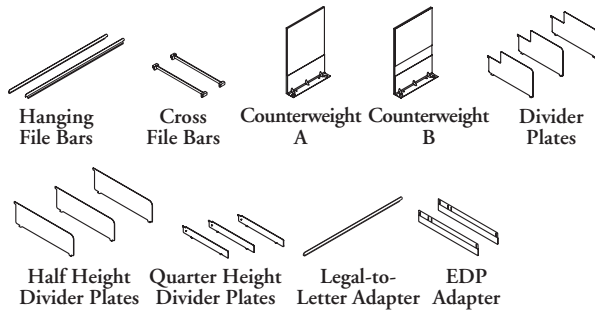

Xpress

LFA

Lateral File Accessories

These Lateral File Accessories are organizational tools for use in the Lateral File Cabinets and Stretch Pedestals.

WHAT'S INCLUDED

Hanging File Bars: 1 Hanging File Bar.

Cross File Bars: 2 Cross File Bars.

Counterweight: 1 Counterweight with mounting hardware.

Divider Plates: 3 Full- or Half-height Divider Plates.

Legal-to-Letter Adapter: 1 Legal-to-Letter Adapter.

EDP Adapters: Two EDP Adapters.

PRODUCT OPTIONS

Style		Depth
01 Hanging File Bars 30" Wide	11 Legal-to-Letter Adapter 30" Wide	18, 20
02 Hanging File Bars 36" Wide	12 Legal-to-Letter Adapter 36" Wide	
03 Hanging File Bars 42" Wide	13 Legal-to-Letter Adapter 42" Wide	
07 Cross File Bars	20 EDP Adapters	
08 Counterweight A	24 Half-Height Divider Plates	
09 Counterweight B	32 Quarter-Height Module Divider Plates	
10 Divider Plates		

SAMPLE ORDER CODE

LFA 20	18
---------------	-----------

280

STYLE	PRICING
01	36 (2 per package)
02	36 (2 per package)
03	36 (2 per package)
07 (18")	34 (2 per package)
07 (20")	34 (2 per package)
08	76 (1 per package)
09	76 (1 per package)
10 (18")	37 (3 per package)
10 (20")	37 (3 per package)
11	22 (1 per package)
12	22 (1 per package)
13	22 (1 per package)
20 (18")	37 (3 per package)
20 (20")	37 (3 per package)
24 (18")	37 (3 per package)
24 (20")	37 (3 per package)
32 (18")	37 (3 per package)
32 (20")	37 (3 per package)