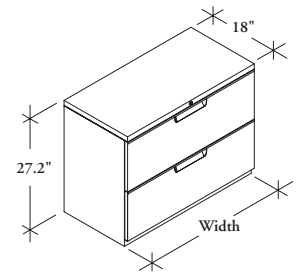

Xpress

LCE

Stretch Pedestal

The Stretch Pedestal provides freestanding filing storage beneath the worksurface.

WHAT'S INCLUDED

Pedestal case, 2 drawers, locks and keys, counterweights, if specified.

NOTES

Not all configurations are available as Xpress. Please see Xpress catalogue and/or specification software for details.

PRODUCT OPTIONS

Width	Case and Drawer Finish	Key Style	Counterweight
30, 36, 42	N Nevada J Granite E Ebony	K Keyed Alike R Keyed Randomly	W2 Counterweight

259

SAMPLE ORDER CODE

LCE 30	N	R	
--------	---	---	--

**DIMENSIONS
INCHES / MM**

PRICING

W	
30 / 762	774
36 / 914	874
42 / 1067	959

If Counterweight (W2) is specified, add 150