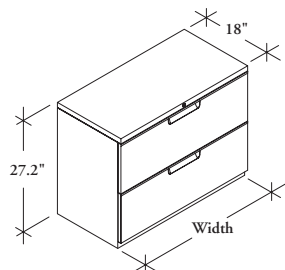

standard storage

Xpress

LCE

Stretch Pedestal

The Stretch Pedestal provides freestanding filing storage beneath the worksurface.

WHAT'S INCLUDED

Pedestal case, 2 drawers, locks and keys, counterweights, if specified.

NOTES

Not all configurations are available as Xpress. Please see Xpress catalogue and/or specification software for details.

PRODUCT OPTIONS

Width	Case and Drawer Finish	Key Style	Counterweight
30, 36, 42	N Nevada J Granite E Ebony	K Keyed Alike R Keyed Randomly	W2 Counterweight

SAMPLE ORDER CODE

LCE 30	N	R	
---------------	----------	----------	--

**DIMENSIONS
INCHES / MM**

W
30 / 762
36 / 914
42 / 1067

PRICING

844
953
1046

If Counterweight (W2) is specified, add 164