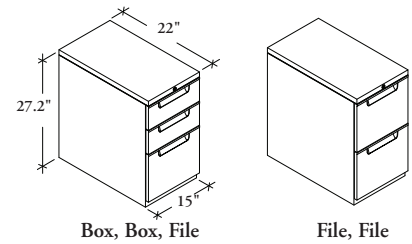

Xpress

LCD Pedestals

The Pedestal provides storage beneath the worksurface and is available in two drawer combinations.

WHAT'S INCLUDED

1 pedestal case, drawers, as specified, locks and keys.

PRODUCT OPTIONS

Depth	Drawer Combination	Case and Drawer Finish	Key Style	Counterweight
M 22" Deep	1212 File, File (27.2")	N Nevada	K Keyed Alike	W2 Counterweight
	6612 Box, Box, File (27.2")	J Granite	R Keyed Randomly	
		E Ebony		

23I

SAMPLE ORDER CODE

LCD M	6612	J	K	
-------	------	---	---	--

DIMENSIONS INCHES / MM

D
22 / 559
22 / 559

PRICING

FILE, FILE
514
BOX, BOX, FILE
546

If Counterweight (W2) is specified, add 71 per counterweight