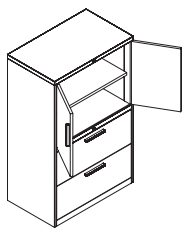

# ledger – storage cabinets

### Four-High Combination Cabinets

Pre-configured Combination Cabinets provide enclosed storage in heights to match Lateral Files and other cabinets.

#### WHAT'S INCLUDED

1 cabinet case, 2 doors, 2 drawers, 1 shelf, hardware, 2 hanging file bars per drawer, 2 counterweights, if specified, lock and keys.

136

#### DIMENSIONS INCHES / MM

D	W
18 / 457	30 / 762
18 / 457	36 / 914
18 / 457	42 / 1067
20 / 508	30 / 762
20 / 508	36 / 914
20 / 508	42 / 1067
18 / 457	30 / 762
18 / 457	36 / 914
18 / 457	42 / 1067
20 / 508	30 / 762
20 / 508	36 / 914
20 / 508	42 / 1067
18 / 457	30 / 762
18 / 457	36 / 914
18 / 457	42 / 1067
20 / 508	30 / 762
20 / 508	36 / 914
20 / 508	42 / 1067