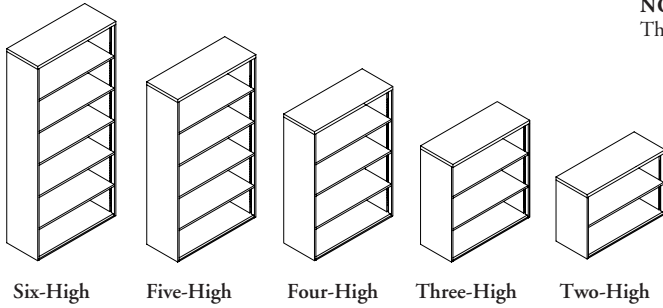

ledger – storage cabinets

L B T

Bookshelf

The Bookshelf is a freestanding, shelving storage unit.

WHAT'S INCLUDED

Bookshelf, movable shelves, as specified, levelers.

NOTES

The leveler caps are not included, they can be ordered through a special request.

PRODUCT OPTIONS

Configuration	Height	Depth	Width	Finish
20 Two-High	L Letter C Combo B Binder	15, 18, 20	30, 36, 42	Foundation Mica Accent
30 Three-High				
40 Four-High				
50 Five-High				
60 Six-High				

SAMPLE ORDER CODE

LBT 40	L	20	30	74
---------------	----------	-----------	-----------	-----------

DIMENSIONS INCHES / MM

D	W
15 / 381	30 / 762
15 / 381	36 / 914
15 / 381	42 / 1067
18 / 457	30 / 762
18 / 457	36 / 914
18 / 457	42 / 1067
20 / 508	30 / 762
20 / 508	36 / 914
20 / 508	42 / 1067
15 / 381	30 / 762
15 / 381	36 / 914
15 / 381	42 / 1067
18 / 457	30 / 762
18 / 457	36 / 914
18 / 457	42 / 1067
20 / 508	30 / 762
20 / 508	36 / 914
20 / 508	42 / 1067
15 / 381	30 / 762
15 / 381	36 / 914
15 / 381	42 / 1067
18 / 457	30 / 762
18 / 457	36 / 914
18 / 457	42 / 1067
20 / 508	30 / 762
20 / 508	36 / 914
20 / 508	42 / 1067