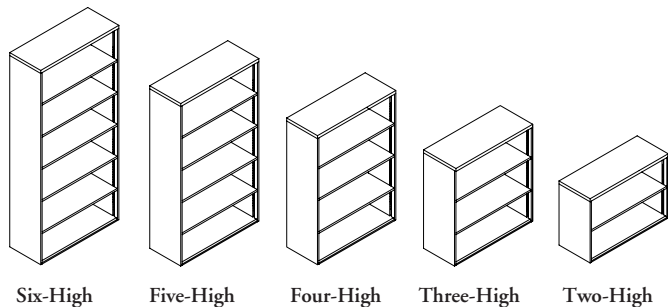

ledger – storage cabinets

L B T

Bookshelf

The Bookshelf is a freestanding, shelving storage unit.

WHAT'S INCLUDED

Bookshelf, movable shelves, as specified, levelers.

Six-High Five-High Four-High Three-High Two-High

I44

PRODUCT OPTIONS

Configuration	Height	Depth	Width	Finish
20 Two-High	L Letter C Combo B Binder	15, 18, 20	30, 36, 42	Foundation
30 Three-High				Mica
40 Four-High				Accent
50 Five-High				
60 Six-High				

SAMPLE ORDER CODE

LBT 40	L	20	30	74
---------------	----------	-----------	-----------	-----------

DIMENSIONS INCHES / MM

D	W
15 / 381	30 / 762
15 / 381	36 / 914
15 / 381	42 / 1067
18 / 457	30 / 762
18 / 457	36 / 914
18 / 457	42 / 1067
20 / 508	30 / 762
20 / 508	36 / 914
20 / 508	42 / 1067
15 / 381	30 / 762
15 / 381	36 / 914
15 / 381	42 / 1067
18 / 457	30 / 762
18 / 457	36 / 914
18 / 457	42 / 1067
20 / 508	30 / 762
20 / 508	36 / 914
20 / 508	42 / 1067
15 / 381	30 / 762
15 / 381	36 / 914
15 / 381	42 / 1067
18 / 457	30 / 762
18 / 457	36 / 914
18 / 457	42 / 1067
20 / 508	30 / 762
20 / 508	36 / 914
20 / 508	42 / 1067