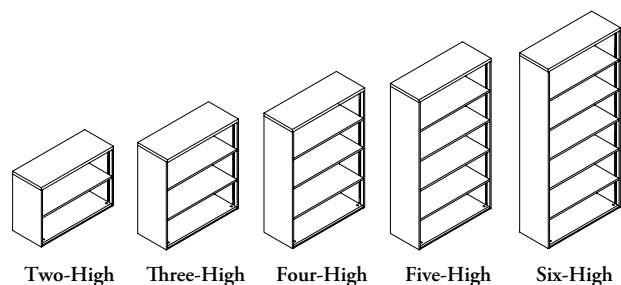

ledger – storage cabinets

L B T

Bookshelf

The Bookshelf is a freestanding, shelving storage unit.

WHAT'S INCLUDED

Bookshelf, movable shelves, as specified, levelers.

NOTES

The leveler caps are not included. They can be ordered through a special request and are available in Black only.

SAMPLE ORDER CODE

LBT 40	L	20	30	74
---------------	----------	-----------	-----------	-----------

DIMENSIONS INCHES / MM

D	W
15 / 381	30 / 762
15 / 381	36 / 914
15 / 381	42 / 1067
18 / 457	30 / 762
18 / 457	36 / 914
18 / 457	42 / 1067
20 / 508	30 / 762
20 / 508	36 / 914
20 / 508	42 / 1067
15 / 381	30 / 762
15 / 381	36 / 914
15 / 381	42 / 1067
18 / 457	30 / 762
18 / 457	36 / 914
18 / 457	42 / 1067
20 / 508	30 / 762
20 / 508	36 / 914
20 / 508	42 / 1067