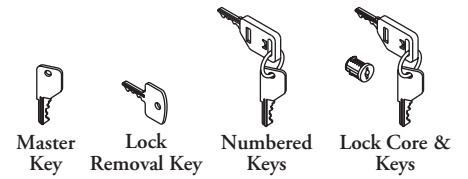

WHAT'S INCLUDED

Style K: 2 Keys (one package) with number as specified, on a ring. (one of the keys has a jacket)

Style M: 1 Master Key.

Style R: 1 Lock Removal Key.

Style C: 1 Lock Core and Keys.

NOTES

Numbered Keys are additional keys or a replacement keys for lost or misplaced keys.

The Master Key unlocks any storage unit.

The Lock Removal Key removes lock cores from storage units.

Lock Cores and Keys are replacements for those currently installed.

K

Lock & Keys

PRODUCT OPTIONS

Key Type
K Numbered Keys
M Master Key
R Lock Removal Key
C Lock Core and Keys