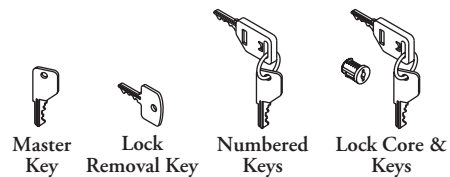

K

Lock & Keys

WHAT'S INCLUDED

Style K: 2 Keys (one package) with number as specified, on a ring. (one of the keys has a jacket)

Style M: 1 Master Key.

Style R: 1 Lock Removal Key.

Style C: 1 Lock Core and Keys.

NOTES

Numbered Keys are additional keys or a replacement keys for lost or misplaced keys.

The Master Key unlocks any storage unit.

The Lock Removal Key removes lock cores from storage units.

Lock Cores and Keys are replacements for those currently installed.