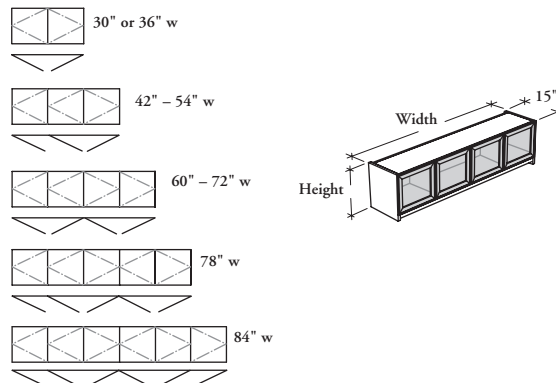

Z E W N P

Standard Wall-Mounted Overhead Cabinet – Glass Hinged Doors

This cabinet is a lockable wall-mounted storage unit and can be offered in a variety of widths.

WHAT'S INCLUDED

1 adjustable shelf per compartment (23" high storage only), wall-mounting supports, and elements listed below:

	Width									
	30"	36"	42"	48"	54"	60"	66"	72"	78"	84"
Door	2	2	3	3	3	4	4	4	5	6
Compartment	1	1	2	2	2	3	3	3	3	4

WHAT'S EXCLUDED

Top for Mounted Storage and accessories (ZELLY, ZELED and ZELTU).

NOTES

Glass doors are not lockable.

The back is finished in Black.

Door Configurations

PRODUCT OPTIONS

Depth	Width	Height	Finish	Door Frame Finish	Glass Door Finish
15	30, 36, 42, 48, 54, 60, 66, 72, 78, 84	17, 23	UK, UM, UN Natural Veneer Grade 2 MP, WH, WJ, WS, WW Natural Veneer Grade 3	AC Clear Anodized Foundation Accent Mica	Standard: FT Frosted Back-Painted

SAMPLE ORDER CODE

ZEWNP 15	66	17	WH	7	K1

DIMENSIONS (NOMINAL) INCHES / MM

D	W	H
15 / 381	30 / 762	17 / 432
15 / 381	36 / 914	17 / 432
15 / 381	42 / 1067	17 / 432
15 / 381	48 / 1219	17 / 432
15 / 381	54 / 1372	17 / 432
15 / 381	60 / 1524	17 / 432
15 / 381	66 / 1676	17 / 432
15 / 381	72 / 1829	17 / 432
15 / 381	78 / 1981	17 / 432
15 / 381	84 / 2134	17 / 432
15 / 381	30 / 762	23 / 584
15 / 381	36 / 914	23 / 584
15 / 381	42 / 1067	23 / 584
15 / 381	48 / 1219	23 / 584
15 / 381	54 / 1372	23 / 584
15 / 381	60 / 1524	23 / 584
15 / 381	66 / 1676	23 / 584
15 / 381	72 / 1829	23 / 584
15 / 381	78 / 1981	23 / 584
15 / 381	84 / 2134	23 / 584

PRICING

1880
1989
2440
2663
2789
3307
3418
3557
4158
4532
2076
2183
2700
2920
3055
3564
3753
3927
4622
5090