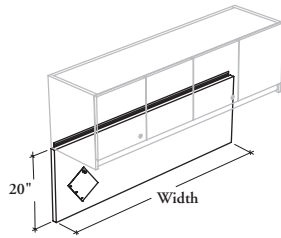

### Wall-Mounted Tackboard with Wire Management

This fabric-wrapped tackboard installs under any Standard Wall-Mounted Overhead Cabinets. An upper flexible trim allows for wire management behind the tackboard.

#### DIMENSIONS (NOMINAL) INCHES / MM

W
30 / 762
36 / 914
42 / 1067
48 / 1219
54 / 1372
60 / 1524
66 / 1676
72 / 1829
78 / 1981
84 / 2134