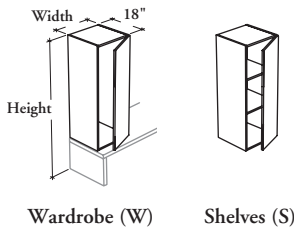

ZEVFS

Mounted Tower – Full Wood Door

This tower provides closed storage with adjustable shelves or wardrobe compartments. It must always be mounted on desks, returns, credenzas or storage for credenza unit.

WHAT'S INCLUDED

1 rectangular door, hardware, lock and keys (if specified), and elements listed below:

	Interior Configuration	
	S	W
Adjustable Shelf	2 (66" h)	n/a
Adjustable Shelf	3 (72" h)	1 (72" h)
Coat Hook	n/a	2

A Multi-Functional Drawer **cannot** be installed inside of a tower.

The shelf has a adjustment range with 1 1/4" intervals.

Back is finished in Black.

PRODUCT OPTIONS

Mounting Style	Interior Configuration	Depth	Width	Height	Door Swing Direction	Finish	Key Style
L 22" High – Storage for Credenza Unit	S Shelves	18	15, 18	66 (Shown), 72	L Left Side	UK, UM, UN Natural Veneer Grade 2	N No Lock
M 29" High	W Wardrobe				R Right Side (Shown)		MP, WH, WJ, WS, WW Natural Veneer Grade 3
							R Keyed Randomly

SAMPLE ORDER CODE

ZEVFS M	S	18	18	66	R	UN	K
----------------	----------	-----------	-----------	-----------	----------	-----------	----------

DIMENSIONS (NOMINAL) INCHES / MM

D	W	H
18 / 457	15 / 381	66 / 1676
18 / 457	15 / 381	72 / 1829
18 / 457	18 / 457	66 / 1676
18 / 457	18 / 457	72 / 1829