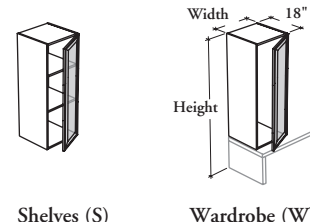

#### WHAT'S INCLUDED

1 rectangular glass door, hardware, and elements listed below:

	Interior Configuration	
	S	W
Adjustable Shelf	2 (66" h)	n/a
Adjustable Shelf	3 (72" h)	1 (72" h)
Coat Hook	n/a	2

#### NOTES

Glass door is not lockable.

This mounted tower **cannot** be used alone. It must be connected to another mounted storage, freestanding storage or a wall panel in order to ensure stability.

A Multi-Functional Drawer **cannot** be installed inside of a tower.

The shelf has a adjustment range with 1 1/4" intervals.

Back is finished in Black.

Shelves (S)

Wardrobe (W)

#### DIMENSIONS (NOMINAL) INCHES / MM

D	W	H
18 / 457	15 / 381	66 / 1676
18 / 457	15 / 381	72 / 1829
18 / 457	18 / 457	66 / 1676
18 / 457	18 / 457	72 / 1829

29" HIGH (M)	
WARDROBE (W)	SHELVES (S)
1739	1945
1872	2078
1876	2122
2018	2263