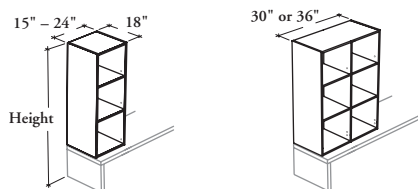

ZEVFO

Mounted Tower – Open

This tower provides open storage compartments with adjustable shelves and must always be mounted on returns, credenzas or storage for credenza unit.

WHAT'S INCLUDED

1 tower, hardware, and elements listed below:

	Height	
	66"	72"
Compartment (15" to 24" w)	3	4
Compartment (30" or 36" w)	6	8

WHAT'S EXCLUDED

Top for Mounted Storage.

NOTES

15" and 18 wide mounted tower **cannot** be used alone. It must be connected to another mounted storage, freestanding storage or a wall panel in order to ensure stability.

PRODUCT OPTIONS

Mounting Style	Depth	Width	Height	Finish
L 22" High – Storage for Credenza Unit	18	15, 18, 24, 30, 36	66 (Shown), 72	UK, UM, UN Natural Veneer Grade 2 MP, WH, WJ, WS, WW Natural Veneer Grade 3
M 29" High				

SAMPLE ORDER CODE

ZEVFO M	18	36	72	MP
----------------	-----------	-----------	-----------	-----------

DIMENSIONS (NOMINAL) INCHES / MM

D	W	H
18 / 457	15 / 381	66 / 1676
18 / 457	15 / 381	72 / 1829
18 / 457	18 / 457	66 / 1676
18 / 457	18 / 457	72 / 1829
18 / 457	24 / 610	66 / 1676
18 / 457	24 / 610	72 / 1829
18 / 457	30 / 762	66 / 1676
18 / 457	30 / 762	72 / 1829
18 / 457	36 / 914	66 / 1676
18 / 457	36 / 914	72 / 1829