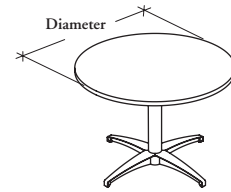

This table is available in many sizes to accommodate diverse numbers of participants and meeting spaces.

WHAT'S INCLUDED

1 worksurface, 1 four-point base with levelers, and mounting hardware.

NOTES

This table does not accept table accessories.

Z E T R F Round Meeting Table – Four-Point Base

PRODUCT OPTIONS

Diameter	Finish	Edge Trim Style	Support Finish
36, 42, 48	UK, UM, UN Natural Veneer Grade 2 MP, WH, WJ, WS, WW Natural Veneer Grade 3	B Butterfly G Flat R Reed	Foundation Mica

SAMPLE ORDER CODE

ZETRF 48	WJ	B	7
-----------------	-----------	----------	----------

**DIMENSIONS (NOMINAL)
INCHES / MM**

Dia.
36 / 914
42 / 1067
48 / 1219

PRICING

2092
2302
2568