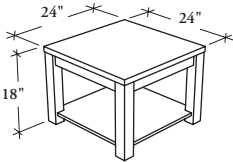

WHAT'S INCLUDED
1 fully assembled table.

Z E T E B
End Table

PRODUCT OPTIONS

Depth	Width	Height	Finish	Edge Trim Style
24	24	18	UK, UM, UN Natural Veneer Grade 2 MP, WH, WJ, WS, WW Natural Veneer Grade 3	G Flat

SAMPLE ORDER CODE

ZETEB 24	24	18	UN	G
-----------------	-----------	-----------	-----------	----------

DIMENSIONS (NOMINAL)
INCHES / MM

D	W	H
24 / 610	24 / 610	18 / 457

PRICING

1498
