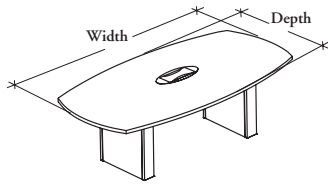

meeting tables

Z E T C B

Convex Racetrack Conference Table – Panel Bases

This table is available in many sizes to accommodate diverse numbers of participants and meeting spaces.

WHAT'S INCLUDED

Worksurface pieces, panel bases with levelers, flip-up power/data module (if specified), and mounting hardware.

NOTES

For the number of worksurface pieces, supports and modules included, refer to the Meeting Table Configurations and Supports in the Application Guide.

PRODUCT OPTIONS

Depth	Width	Power/Data Module Option	Finish	Edge Trim Style	Support and Power/Data Module Finish
42, 48	072 72" wide	G With Flip-Up Power/Data Module (Shown)	UK, UM, UN Natural Veneer Grade 2	B Butterfly	Foundation Mica
	096 96" wide				
	120 120" wide	N No Power/Data Module	MP, WH, WJ, WS, WW Natural Veneer Grade 3	R Reed	
	144 144" wide				

SAMPLE ORDER CODE

ZETCB 48	120	G	MP	B	AC
-----------------	------------	----------	-----------	----------	-----------

DIMENSIONS (NOMINAL) INCHES / MM

D	W
42 / 1067	72 / 1829
48 / 1219	96 / 2438
48 / 1219	120 / 3048
48 / 1219	144 / 3658