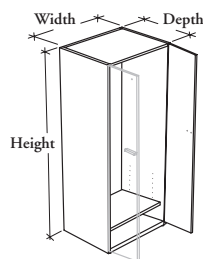

freestanding storage & accessories

Z E S W S

Wardrobe Cabinet – Wood Doors

This storage provides a storage space for garments and other items.

WHAT'S INCLUDED

1 undivided wardrobe cabinet, 1 adjustable shelf, 1 coat rod, pulls (as specified), levelers, lock and keys (as specified).

WHAT'S EXCLUDED

Top for Wood Storage.

NOTES

This Wardrobe Cabinet has a central locking system.

Holes at 1 1/4" intervals on the inside of side panels of the top section allow for shelf adjustment.

The back is finished in Black.

PRODUCT OPTIONS

Depth	Width	Height	Finish	Pull Style	Pull Finish	Key Style
18, 21, 24	24, 30, 36	66, 72	UK, UM, UN Natural Veneer Grade 2 MP, WH, WJ, WS, WW Natural Veneer Grade 3	1 Standard Expansion 6 Arched B Rectangular	Foundation Mica	K Keyed Alike R Keyed Randomly

SAMPLE ORDER CODE

ZESWS 21	30	72	MP	B	7	K
-----------------	-----------	-----------	-----------	----------	----------	----------

DIMENSIONS (NOMINAL) INCHES / MM

D	W	H
18 / 457	24 / 610	66 / 1676
18 / 457	24 / 610	72 / 1829
18 / 457	30 / 762	66 / 1676
18 / 457	30 / 762	72 / 1829
18 / 457	36 / 914	66 / 1676
18 / 457	36 / 914	72 / 1829
21 / 533	30 / 762	66 / 1676
21 / 533	30 / 762	72 / 1829
24 / 610	24 / 610	66 / 1676
24 / 610	24 / 610	72 / 1829
24 / 610	30 / 762	66 / 1676
24 / 610	30 / 762	72 / 1829
24 / 610	36 / 914	66 / 1676
24 / 610	36 / 914	72 / 1829