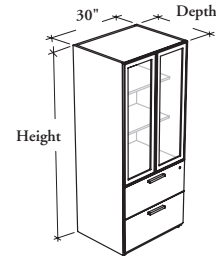

This storage combines the filing capabilities of a lateral file with the flexibility of a storage unit. The drawers accept both letter- and legal-size paper.

WHAT'S INCLUDED

2 adjustable shelves, 4 15" cross file bars, pulls (as specified), levelers, lock and keys (as specified).

WHAT'S EXCLUDED

Top for Wood Storage.

NOTES

Drawers have a central locking security system that disables the opening of a second drawer.

Glass doors have a touch-latch system and are not lockable.

Holes at 1 1/4" intervals on the inside of side panels of the top section allow for shelf adjustment.

The included cross file bars are to be installed along the depth only.

The back is finished in Black.

ZESUP Storage Unit – Glass Doors

PRODUCT OPTIONS

Depth	Width	Height	Finish	Door Frame Finish	Glass Door Finish	Pull Style	Pull Finish	Key Style
21, 24	30	66, 72	UK, UM, UN Natural Veneer Grade 2 MP, WH, WJ, WS, WW Natural Veneer Grade 3	AC Clear Anodized Foundation Accent Mica	Standard: FT Frosted Back-Painted	1 Standard Expansion 6 Arched B Rectangular	Foundation Mica	K Keyed Alike R Keyed Randomly

SAMPLE ORDER CODE

ZESUP 21	30	66	MP	AC	K7	B	7	R
----------	----	----	----	----	----	---	---	---

DIMENSIONS (NOMINAL) INCHES / MM

D	W	H
21 / 533	30 / 762	66 / 1676
21 / 533	30 / 762	72 / 1829
24 / 610	30 / 762	66 / 1676
24 / 610	30 / 762	72 / 1829