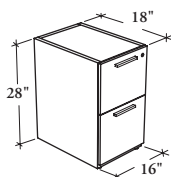

freestanding storage & accessories

Z E S P F

Underworksurface Pedestal – File/ File

This storage is lockable and provides storage below a desk, return or credenza shell for stability.

WHAT'S INCLUDED

2 12" hanging file bars, pulls (as specified), levelers, lock and keys (as specified).

NOTES

This pedestal has a central locking system and full extension drawers that can accommodate both letter- and legal-size paper.

The included hanging file bars are to be installed along the width only.

SAMPLE ORDER CODE

ZESP F 18	16	28	UN	B	7	K
-----------	----	----	----	---	---	---

DIMENSIONS (NOMINAL) INCHES / MM

D	W	H
18 / 457	16 / 406	28 / 711

PRICING

1220