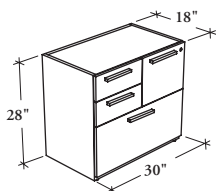

freestanding storage & accessories

Z E S P C

Underworksurface Combo Pedestal

This product provides file drawers storage that is to be used under a desk, return or credenza shell for stability. Its full extension drawers can accommodate both letter- and legal-size paper.

WHAT'S INCLUDED

1 pencil tray, 1 drawer divider, 1 12" hanging file bar, 2 15" cross file bars, pulls (as specified), levelers, lock and keys (as specified).

NOTES

File drawers have a central locking system that disables the opening of a second drawer and box drawers are not lockable.

The 12" hanging file bar installs along the width in the 15" file drawer.

The 15" cross file bars install along the depth in the 30" file drawer.

The back are finished in Black.

PRODUCT OPTIONS

Depth	Width	Height	15" File Drawer Configuration	Finish	Pull Style	Pull Finish	Key Style
18	30	28	L Left R Right (Shown)	UK, UM, UN Natural Veneer Grade 2 MP, WH, WJ, WS, WW Natural Veneer Grade 3	1 Standard Expansion 6 Arched B Rectangular	Foundation Mica	K Keyed Alike R Keyed Randomly

SAMPLE ORDER CODE

ZESPC 18	30	28	R	WW	B	7	R
----------	----	----	---	----	---	---	---

DIMENSIONS (NOMINAL) INCHES / MM

D	W	H
18 / 457	30 / 762	28 / 711

PRICING

2113