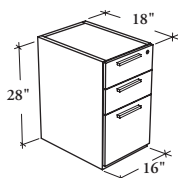

freestanding storage & accessories

ZESP B

Underworksurface Pedestal – Box/ Box/File

This storage is lockable and provides storage below a desk, return or credenza shell for stability.

WHAT'S INCLUDED

1 pencil tray, 1 drawer divider, 1 12" hanging file bar, pulls (as specified), levelers, lock and keys (as specified).

NOTES

This pedestal has a central locking system and full extension drawers that can accommodate both letter- and legal-size paper.

The included hanging file bar is to be installed along the width only.

SAMPLE ORDER CODE

ZESP B 18	16	28	MP	1	E	K
-----------	----	----	----	---	---	---

DIMENSIONS (NOMINAL) INCHES / MM

D	W	H
18 / 457	16 / 406	28 / 711

PRICING

1220