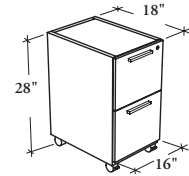

This mobile storage is lockable and provides storage below a desk, return or credenza shell for stability. It can also be used alone.

WHAT'S INCLUDED

2 12" hanging file bars, pulls (as specified), casters, lock and keys (as specified).

NOTES

This pedestal has a central locking system and full extension drawers that can accommodate both letter- and legal-size paper.

The included hanging file bars are to be installed along the width only.

Z E S M F Mobile Pedestal – File/File

PRODUCT OPTIONS

Depth	Width	Height	Finish	Pull Style	Pull Finish	Key Style
18	16	28	UK, UM, UN Natural Veneer Grade 2 MP, WH, WJ, WS, WW Natural Veneer Grade 3	1 Standard Expansion 6 Arched B Rectangular	Foundation Mica	K Keyed Alike R Keyed Randomly

SAMPLE ORDER CODE

ZESMF 18	16	28	UN	B	7	K

DIMENSIONS (NOMINAL) INCHES / MM

D	W	H
18 / 457	16 / 406	28 / 711

PRICING

1446